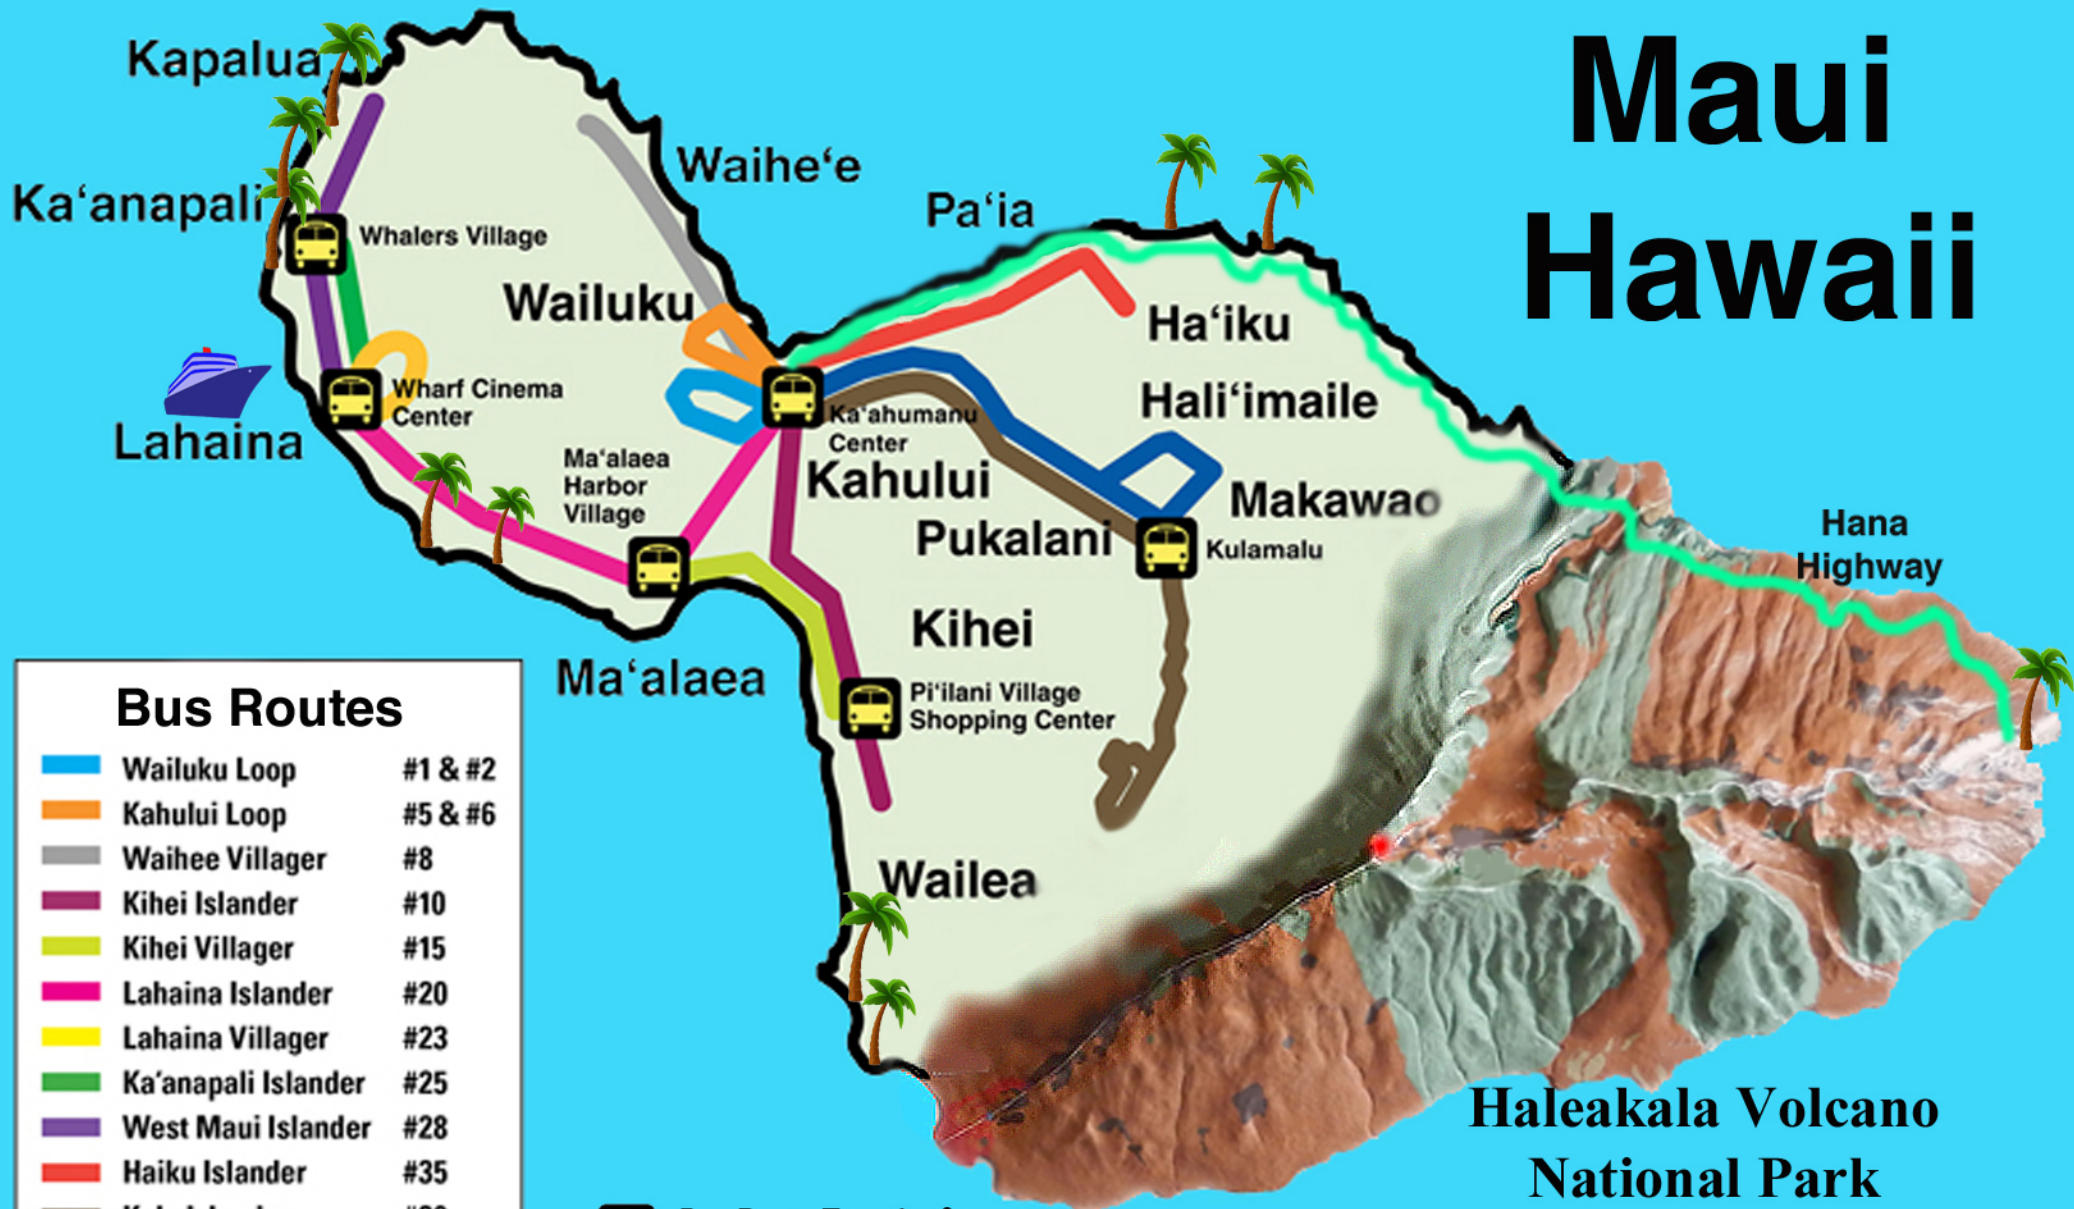

Maui Hawaii

Bus Routes

	Wailuku Loop	#1 & #2
	Kahului Loop	#5 & #6
	Waihee Villager	#8
	Kihei Islander	#10
	Kihei Villager	#15
	Lahaina Islander	#20
	Lahaina Villager	#23
	Ka'anapali Islander	#25
	West Maui Islander	#28
	Haiku Islander	#35
	Kula Islander	#39
	Upcountry Islander	#40

-  Bus Route Transfer Stops
-  Major Public Beaches
-  National Park Visitor Center