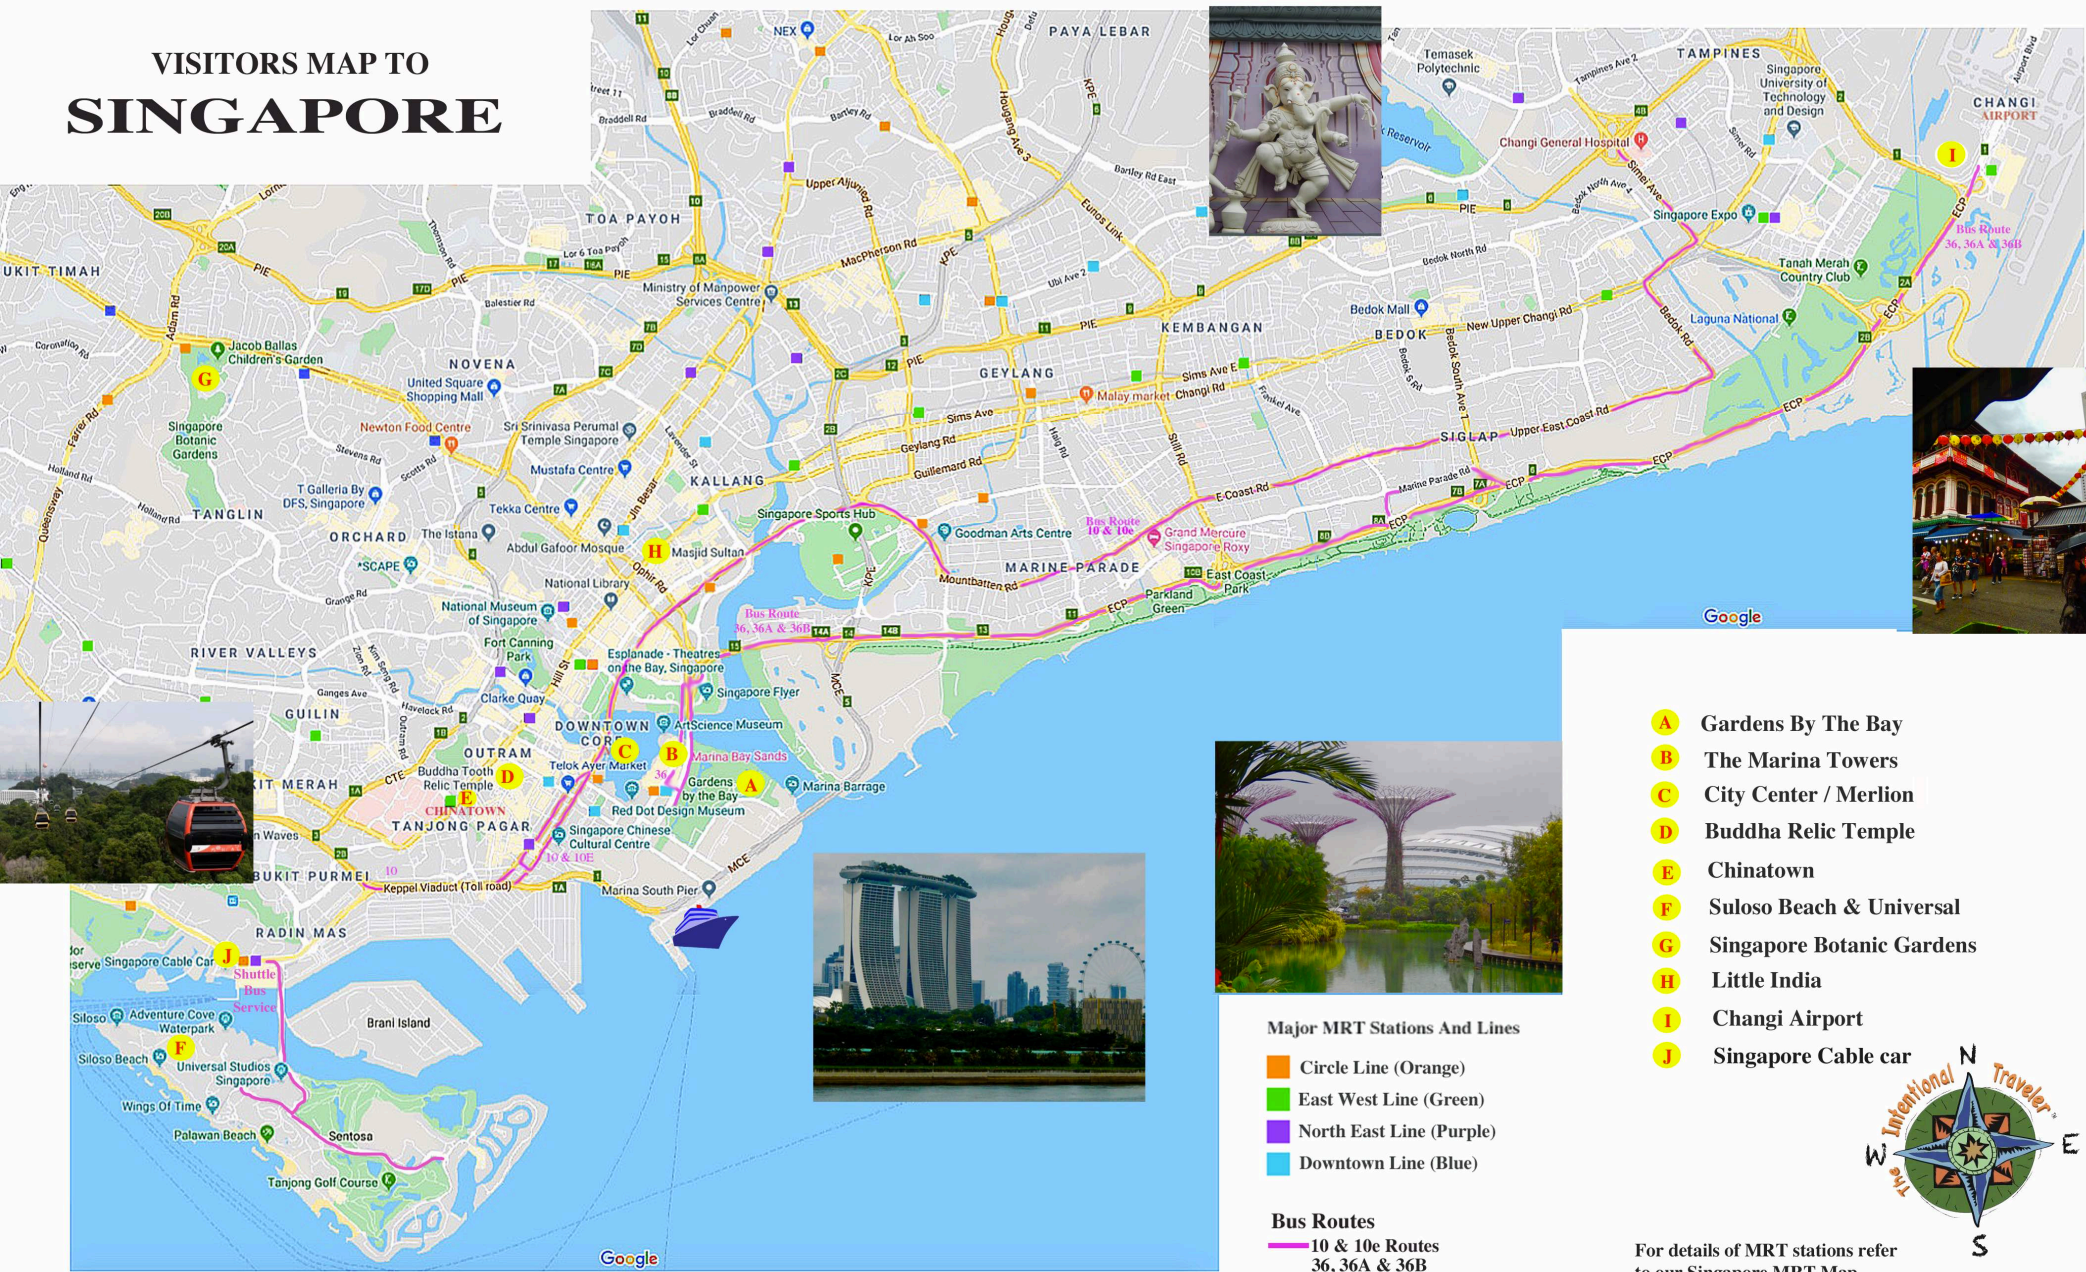

VISITORS MAP TO SINGAPORE

- A** Gardens By The Bay
- B** The Marina Towers
- C** City Center / Merlion
- D** Buddha Relic Temple
- E** Chinatown
- F** Siloso Beach & Universal
- G** Singapore Botanic Gardens
- H** Little India
- I** Changi Airport
- J** Singapore Cable car

- Major MRT Stations And Lines**
- Circle Line (Orange)
 - East West Line (Green)
 - North East Line (Purple)
 - Downtown Line (Blue)

- Bus Routes**
- 10 & 10E Routes
 - 36, 36A & 36B

For details of MRT stations refer to our Singapore MRT Map